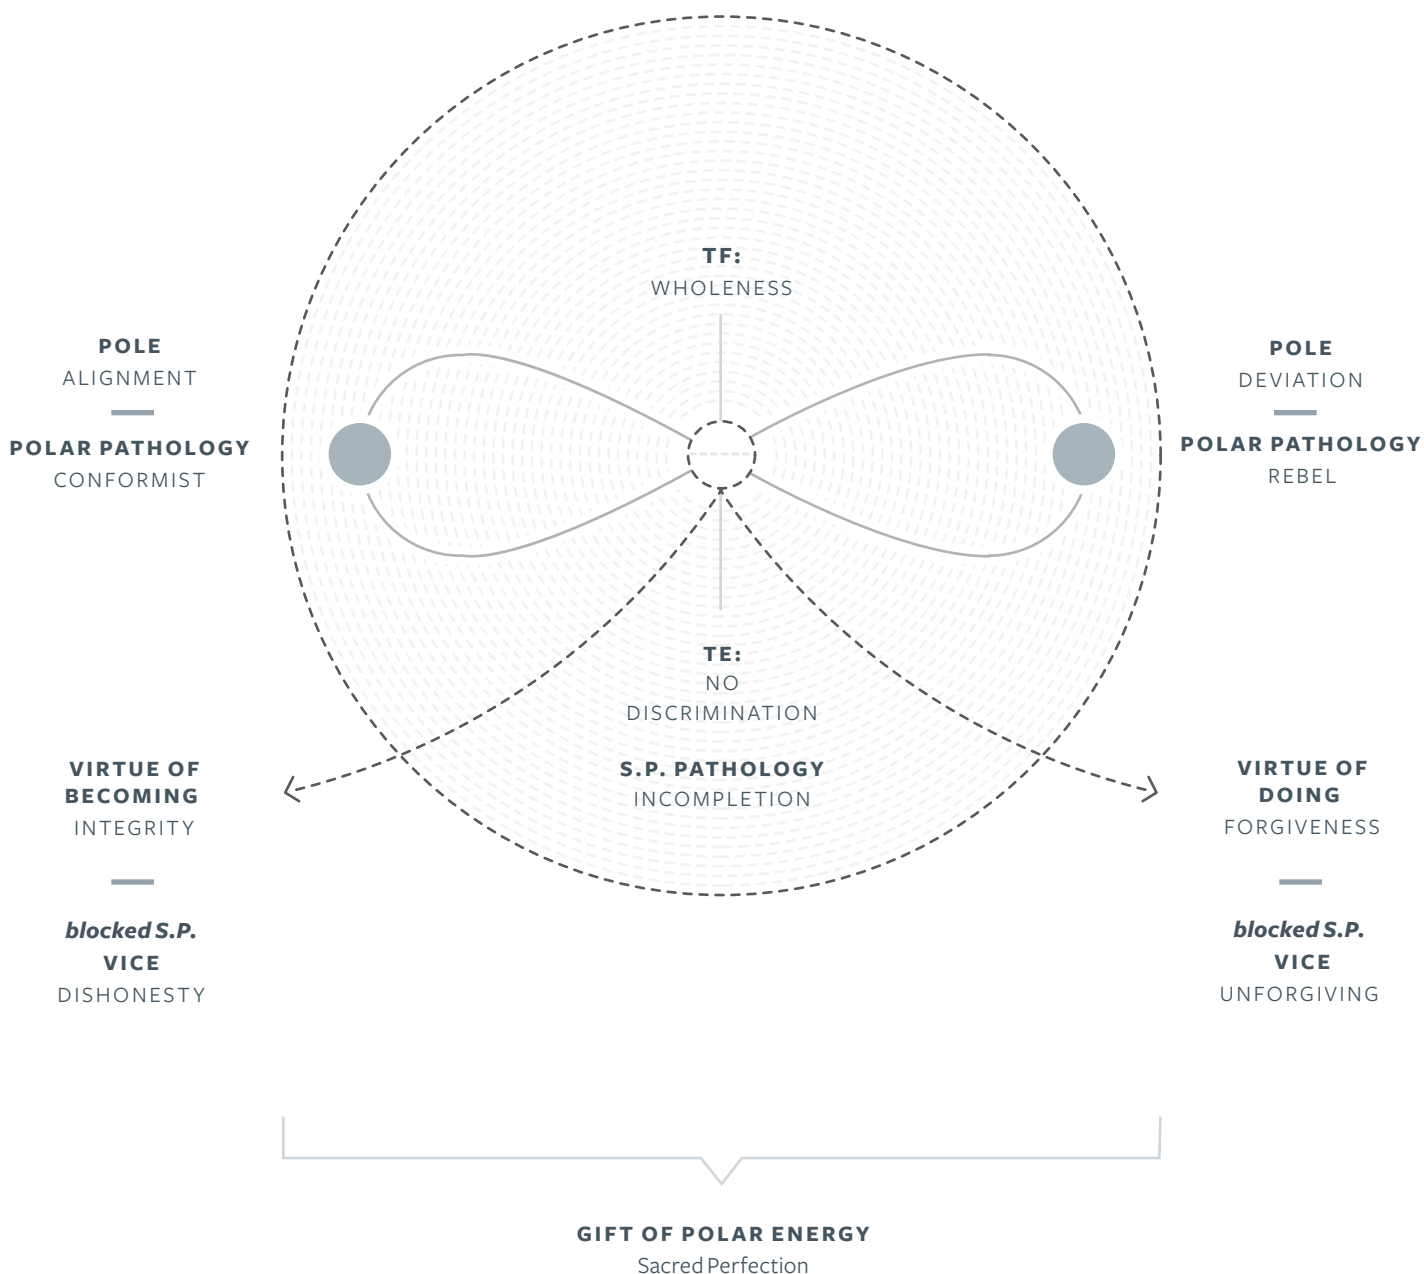

OVERVIEW

Power

POLAR ACTIVATOR

Conflict / Order

KEY	
TF	Transcendent Fullness
TE	Transcendent Emptiness
S.P.	Still Point

OVERVIEW
**Discerning
 Awareness**

KEY	
TF	Transcendent Fullness
TE	Transcendent Emptiness
S.P.	Still Point

POLAR ACTIVATOR
 Deficiency / Improvement

OVERVIEW
Meaning

POLAR ACTIVATOR
 Meaninglessness / Searching

KEY	
TF	Transcendent Fullness
TE	Transcendent Emptiness
S.P.	Still Point

OVERVIEW

Mind

POLAR ACTIVATOR

Irritant/Urge to wake up

KEY	
TF	Transcendent Fullness
TE	Transcendent Emptiness
S.P.	Still Point