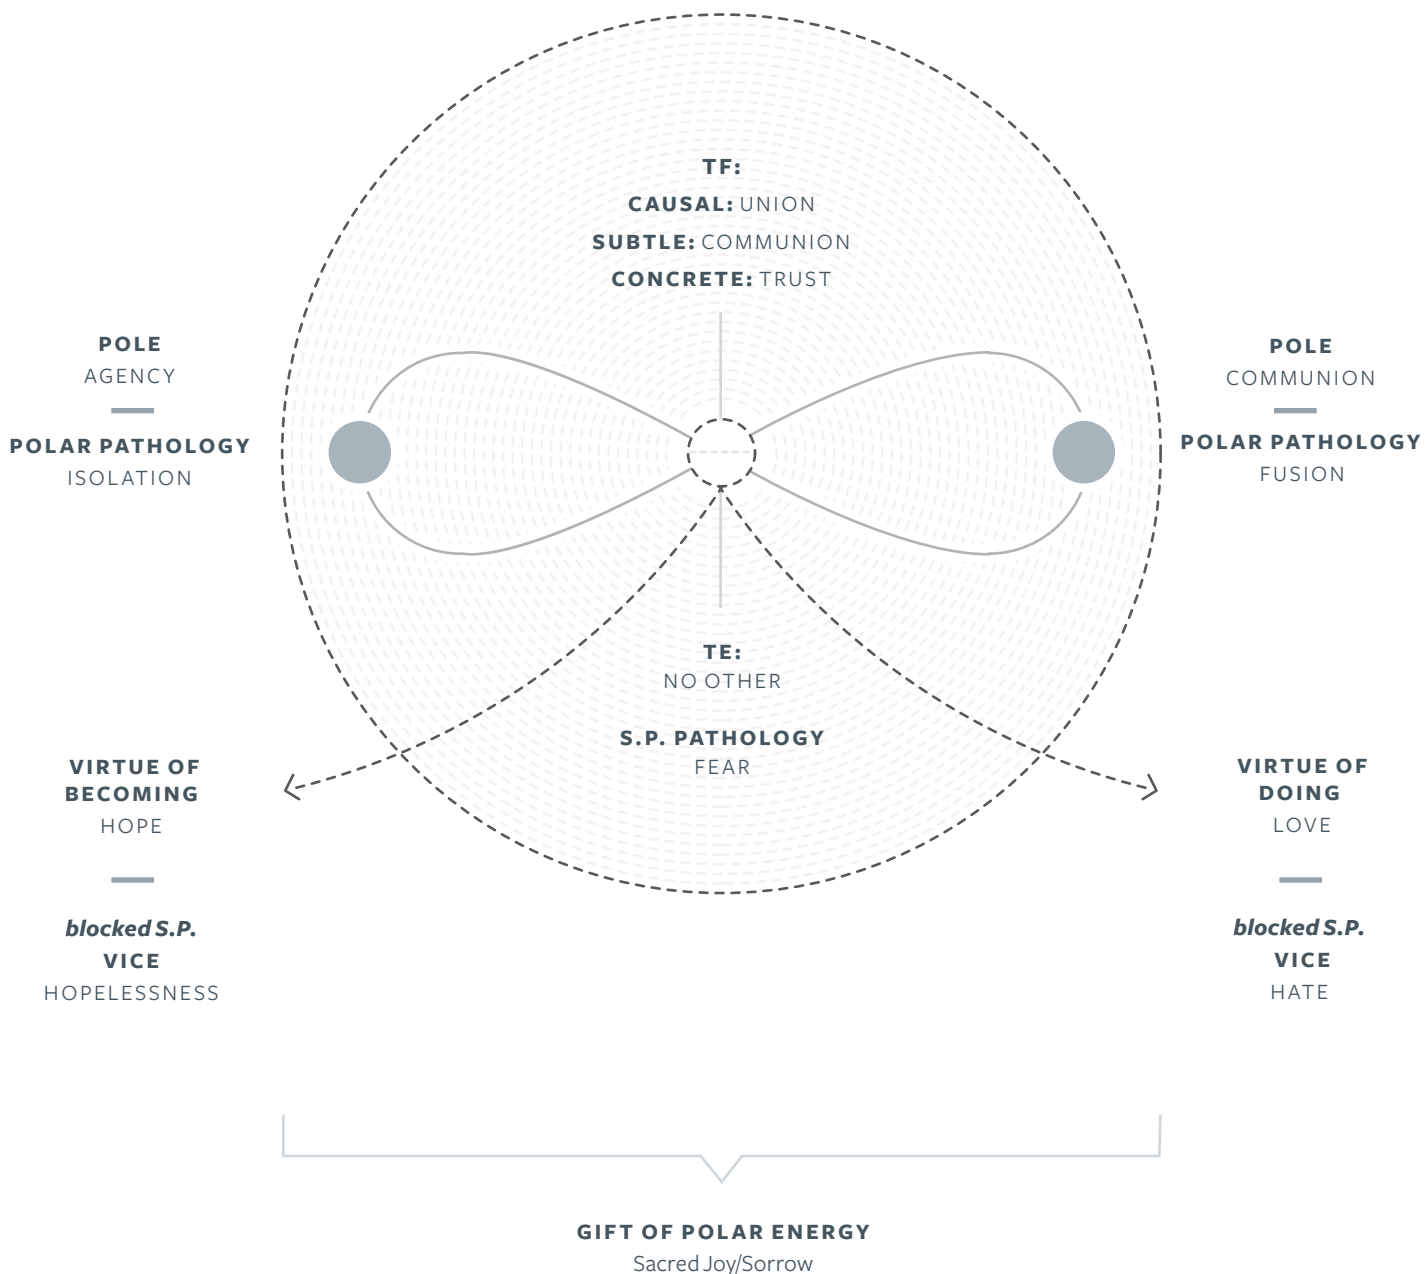

OVERVIEW

Life
(breath)

POLAR ACTIVATOR

Stress/Stimulation

KEY	
TF	Transcendent Fullness
TE	Transcendent Emptiness
S.P.	Still Point

OVERVIEW

Seeking

POLAR ACTIVATOR
Dissatisfaction/ Inspiration

KEY	
TF	Transcendent Fullness
TE	Transcendent Emptiness
S.P.	Still Point

OVERVIEW

Relations (inter & intra)

POLAR ACTIVATOR

Fear/ Courage

KEY	
TF	Transcendent Fullness
TE	Transcendent Emptiness
S.P.	Still Point

OVERVIEW

Power

POLAR ACTIVATOR

Conflict / Order

KEY	
TF	Transcendent Fullness
TE	Transcendent Emptiness
S.P.	Still Point

OVERVIEW
**Discerning
 Awareness**

KEY	
TF	Transcendent Fullness
TE	Transcendent Emptiness
S.P.	Still Point