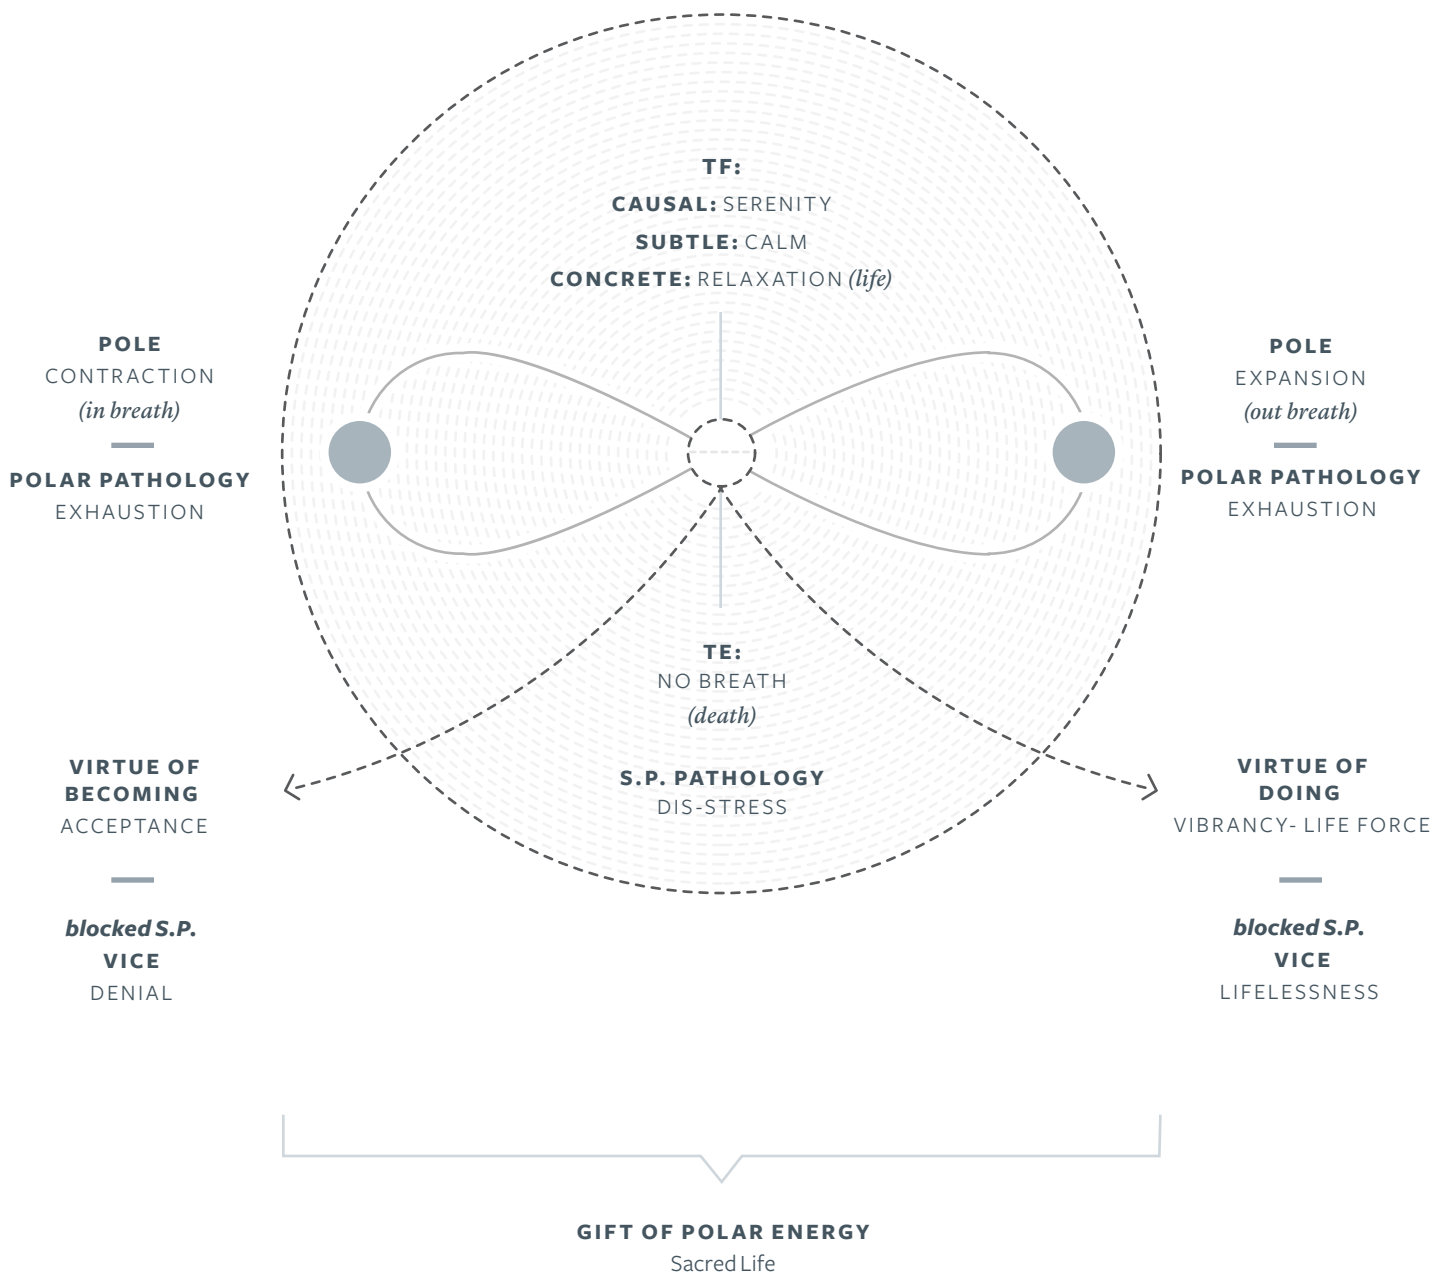

OVERVIEW

Life
(breath)

POLAR ACTIVATOR

Stress/Stimulation

KEY	
TF	Transcendent Fullness
TE	Transcendent Emptiness
S.P.	Still Point

OVERVIEW

Seeking

POLAR ACTIVATOR
Dissatisfaction/ Inspiration

KEY	
TF	Transcendent Fullness
TE	Transcendent Emptiness
S.P.	Still Point

OVERVIEW

Relations (inter & intra)

POLAR ACTIVATOR

Fear/ Courage

KEY	
TF	Transcendent Fullness
TE	Transcendent Emptiness
S.P.	Still Point

OVERVIEW

Power

POLAR ACTIVATOR

Conflict / Order

KEY	
TF	Transcendent Fullness
TE	Transcendent Emptiness
S.P.	Still Point

OVERVIEW
**Discerning
 Awareness**

KEY	
TF	Transcendent Fullness
TE	Transcendent Emptiness
S.P.	Still Point