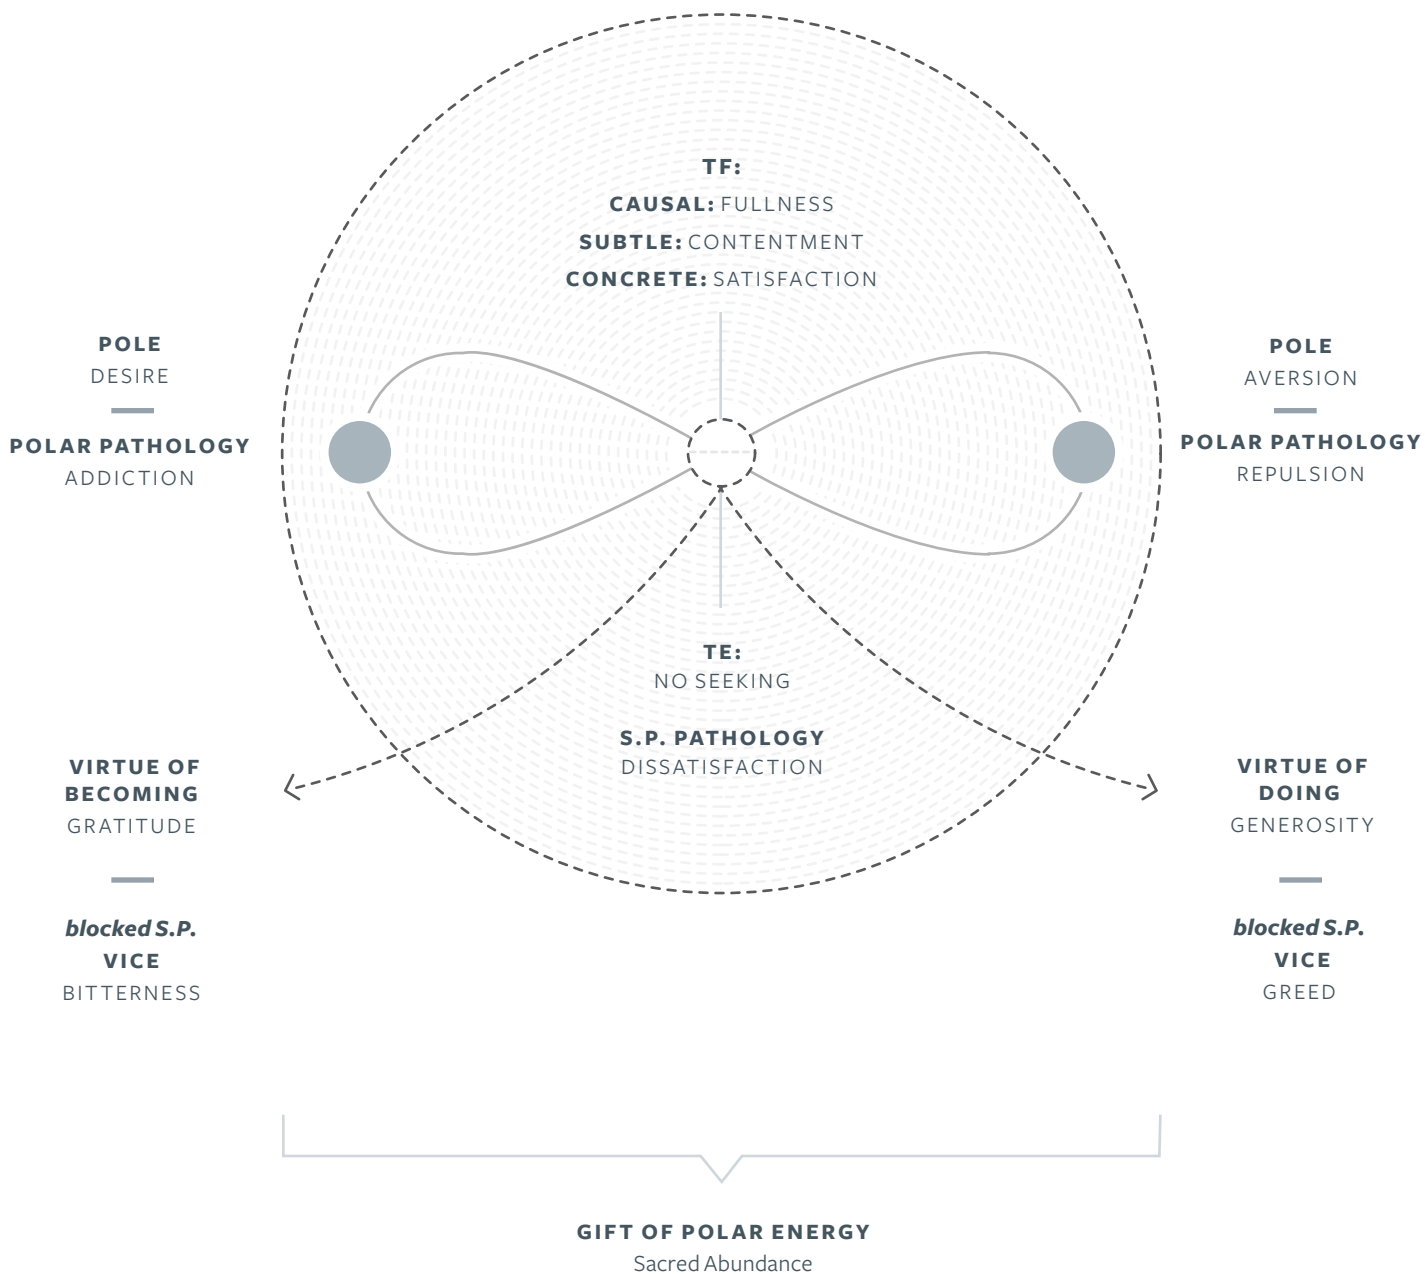

OVERVIEW

Life
(breath)

POLAR ACTIVATOR

Stress/Stimulation

KEY	
TF	Transcendent Fullness
TE	Transcendent Emptiness
S.P.	Still Point

OVERVIEW

Seeking

POLAR ACTIVATOR
Dissatisfaction/ Inspiration

KEY	
TF	Transcendent Fullness
TE	Transcendent Emptiness
S.P.	Still Point

OVERVIEW

Relations (inter & intra)

POLAR ACTIVATOR

Fear/ Courage

KEY	
TF	Transcendent Fullness
TE	Transcendent Emptiness
S.P.	Still Point

OVERVIEW

Power

POLAR ACTIVATOR

Conflict / Order

KEY	
TF	Transcendent Fullness
TE	Transcendent Emptiness
S.P.	Still Point

OVERVIEW
**Discerning
 Awareness**

KEY	
TF	Transcendent Fullness
TE	Transcendent Emptiness
S.P.	Still Point