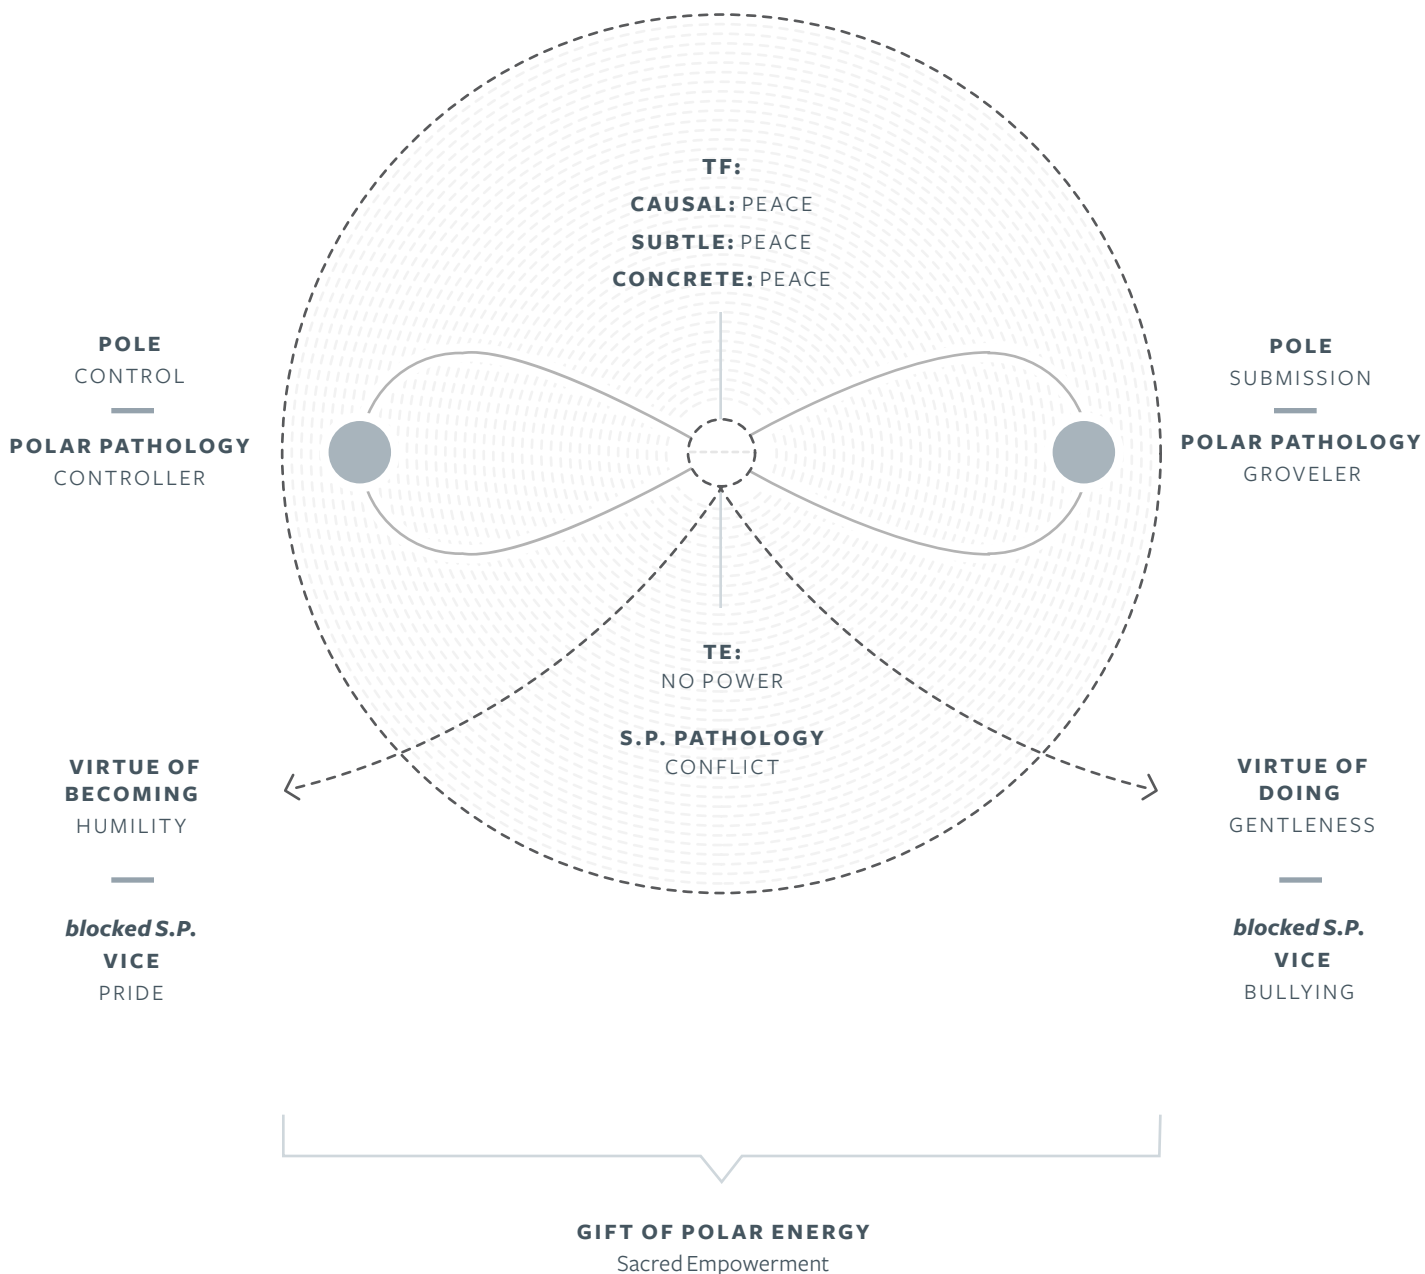

OVERVIEW

Life
(breath)

POLAR ACTIVATOR

Stress/Stimulation

KEY	
TF	Transcendent Fullness
TE	Transcendent Emptiness
S.P.	Still Point

OVERVIEW

Seeking

POLAR ACTIVATOR
Dissatisfaction/ Inspiration

KEY	
TF	Transcendent Fullness
TE	Transcendent Emptiness
S.P.	Still Point

OVERVIEW

Relations (inter & intra)

POLAR ACTIVATOR

Fear/ Courage

KEY	
TF	Transcendent Fullness
TE	Transcendent Emptiness
S.P.	Still Point

OVERVIEW

Power

POLAR ACTIVATOR

Conflict / Order

KEY	
TF	Transcendent Fullness
TE	Transcendent Emptiness
S.P.	Still Point

OVERVIEW
**Discerning
 Awareness**

KEY	
TF	Transcendent Fullness
TE	Transcendent Emptiness
S.P.	Still Point