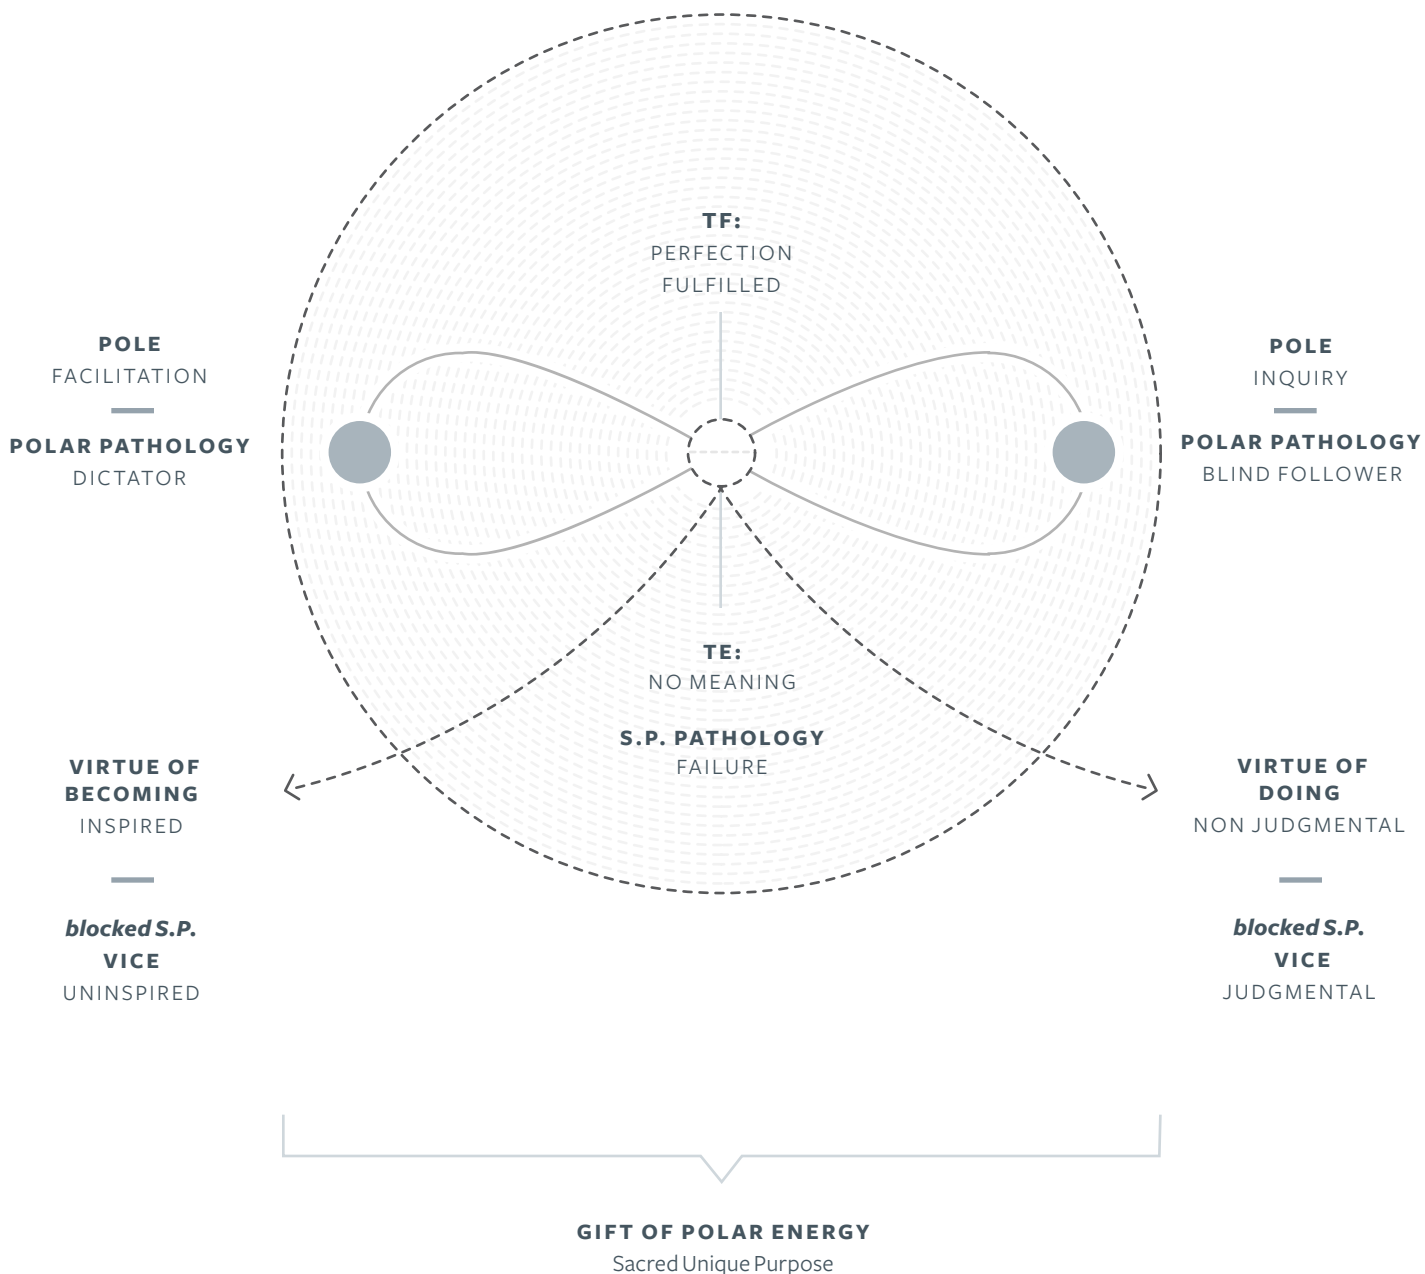

OVERVIEW

Power

POLAR ACTIVATOR

Conflict / Order

KEY	
TF	Transcendent Fullness
TE	Transcendent Emptiness
S.P.	Still Point

OVERVIEW
**Discerning
 Awareness**

KEY	
TF	Transcendent Fullness
TE	Transcendent Emptiness
S.P.	Still Point

POLAR ACTIVATOR
 Deficiency / Improvement

OVERVIEW
Meaning

POLAR ACTIVATOR
 Meaninglessness / Searching

KEY	
TF	Transcendent Fullness
TE	Transcendent Emptiness
S.P.	Still Point

OVERVIEW

Mind

POLAR ACTIVATOR